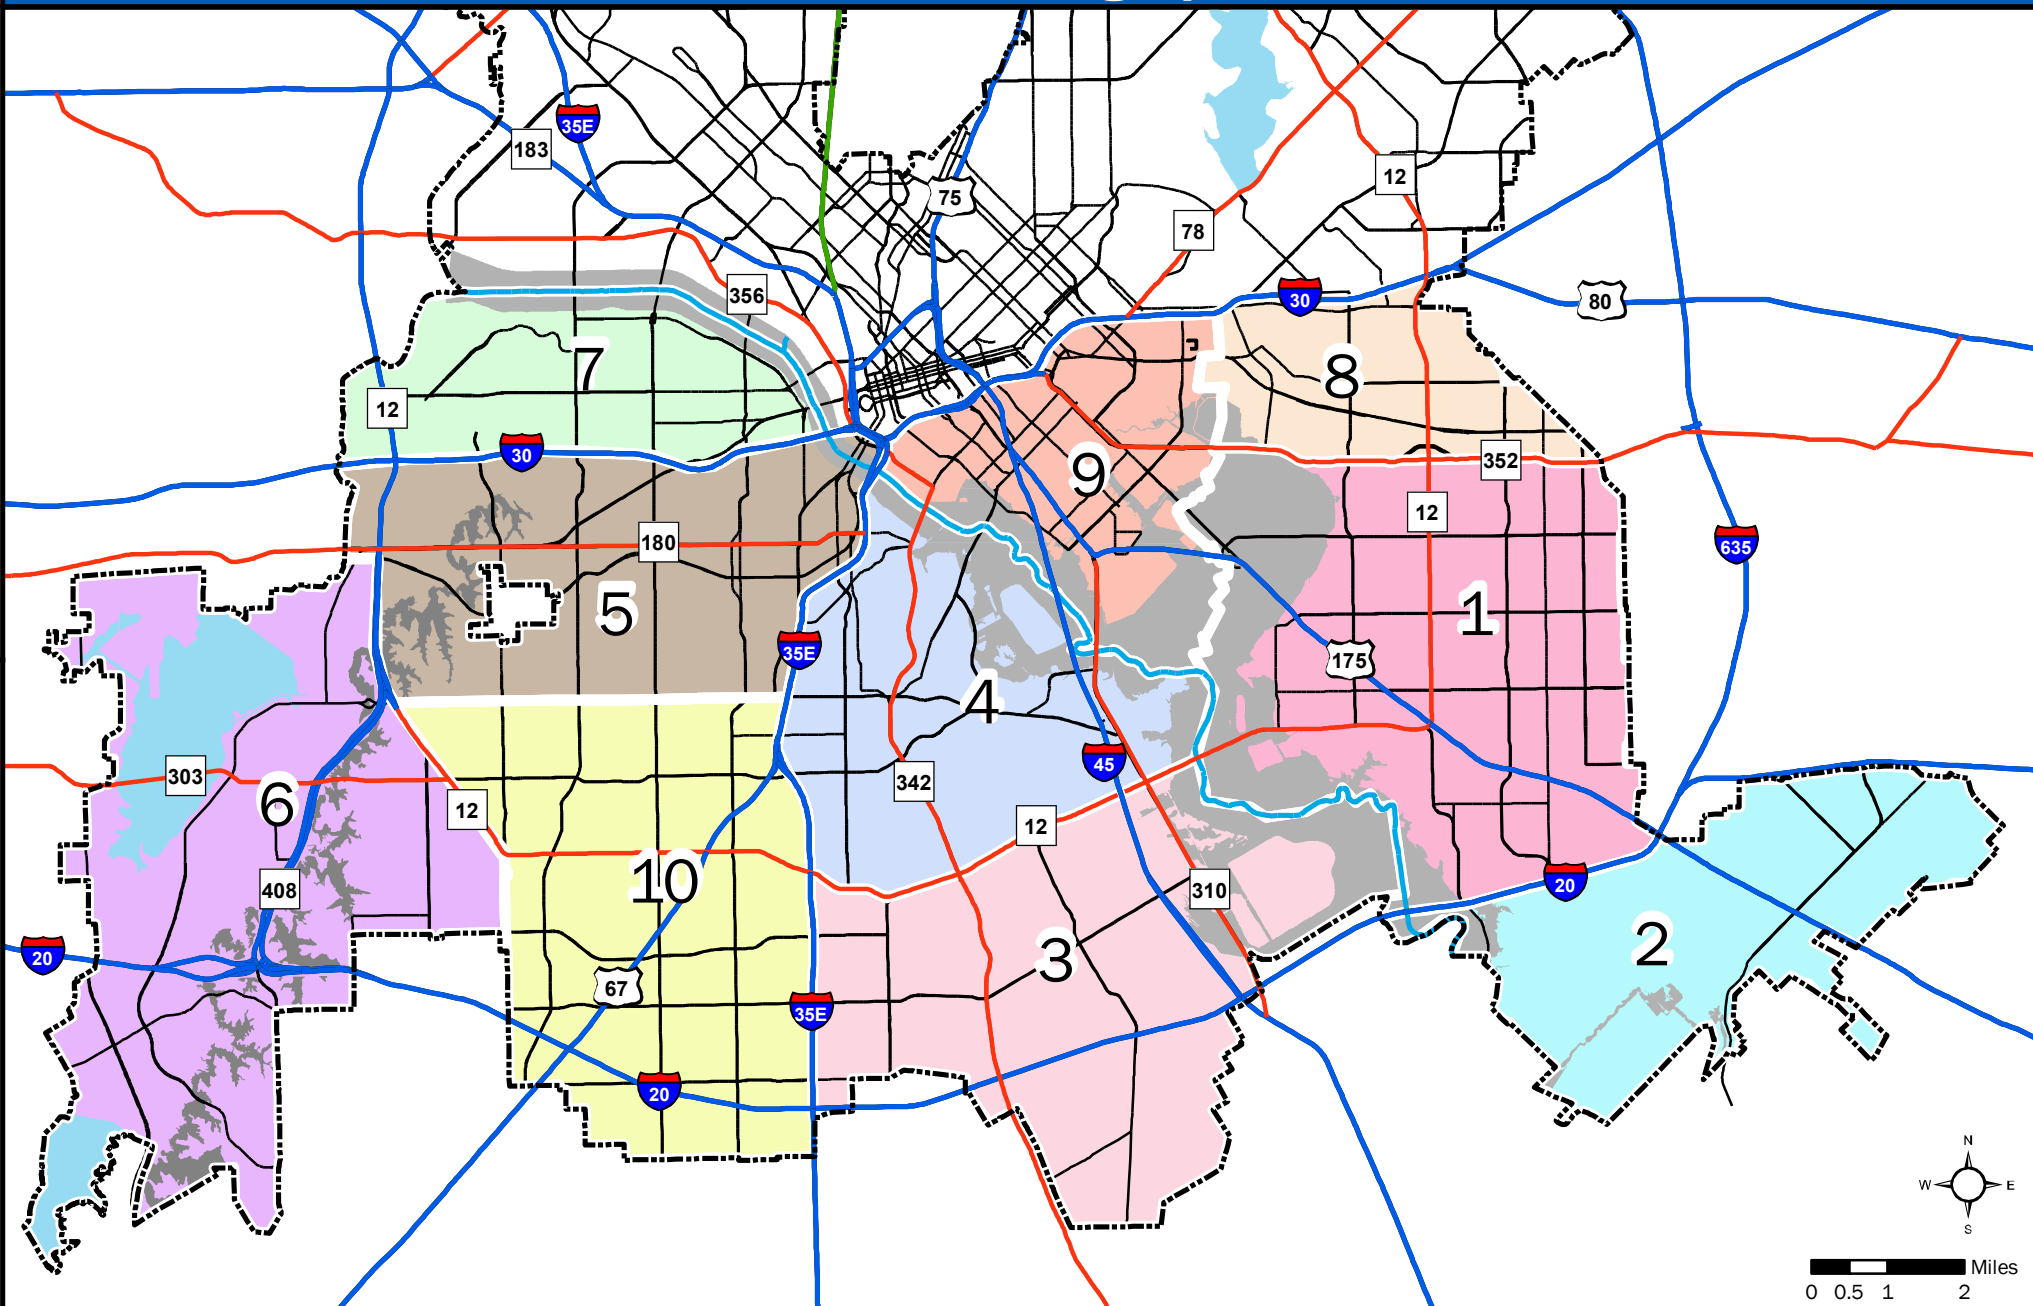

Southern Dallas Geographic Areas

City of Dallas - Office of Economic Development
 Research & Information Division
 (214) 670-1685
<http://www.Dallas-EcoDev.org>
 Created 9/3/08, Last Updated 10/14/08 - SSTF_Divisions.TCG

Legend

City of Dallas	Freeway	Trinity River
	Highway	Secondary Highway
	Tollway	Major Arterial

Source: City of Dallas, 2008