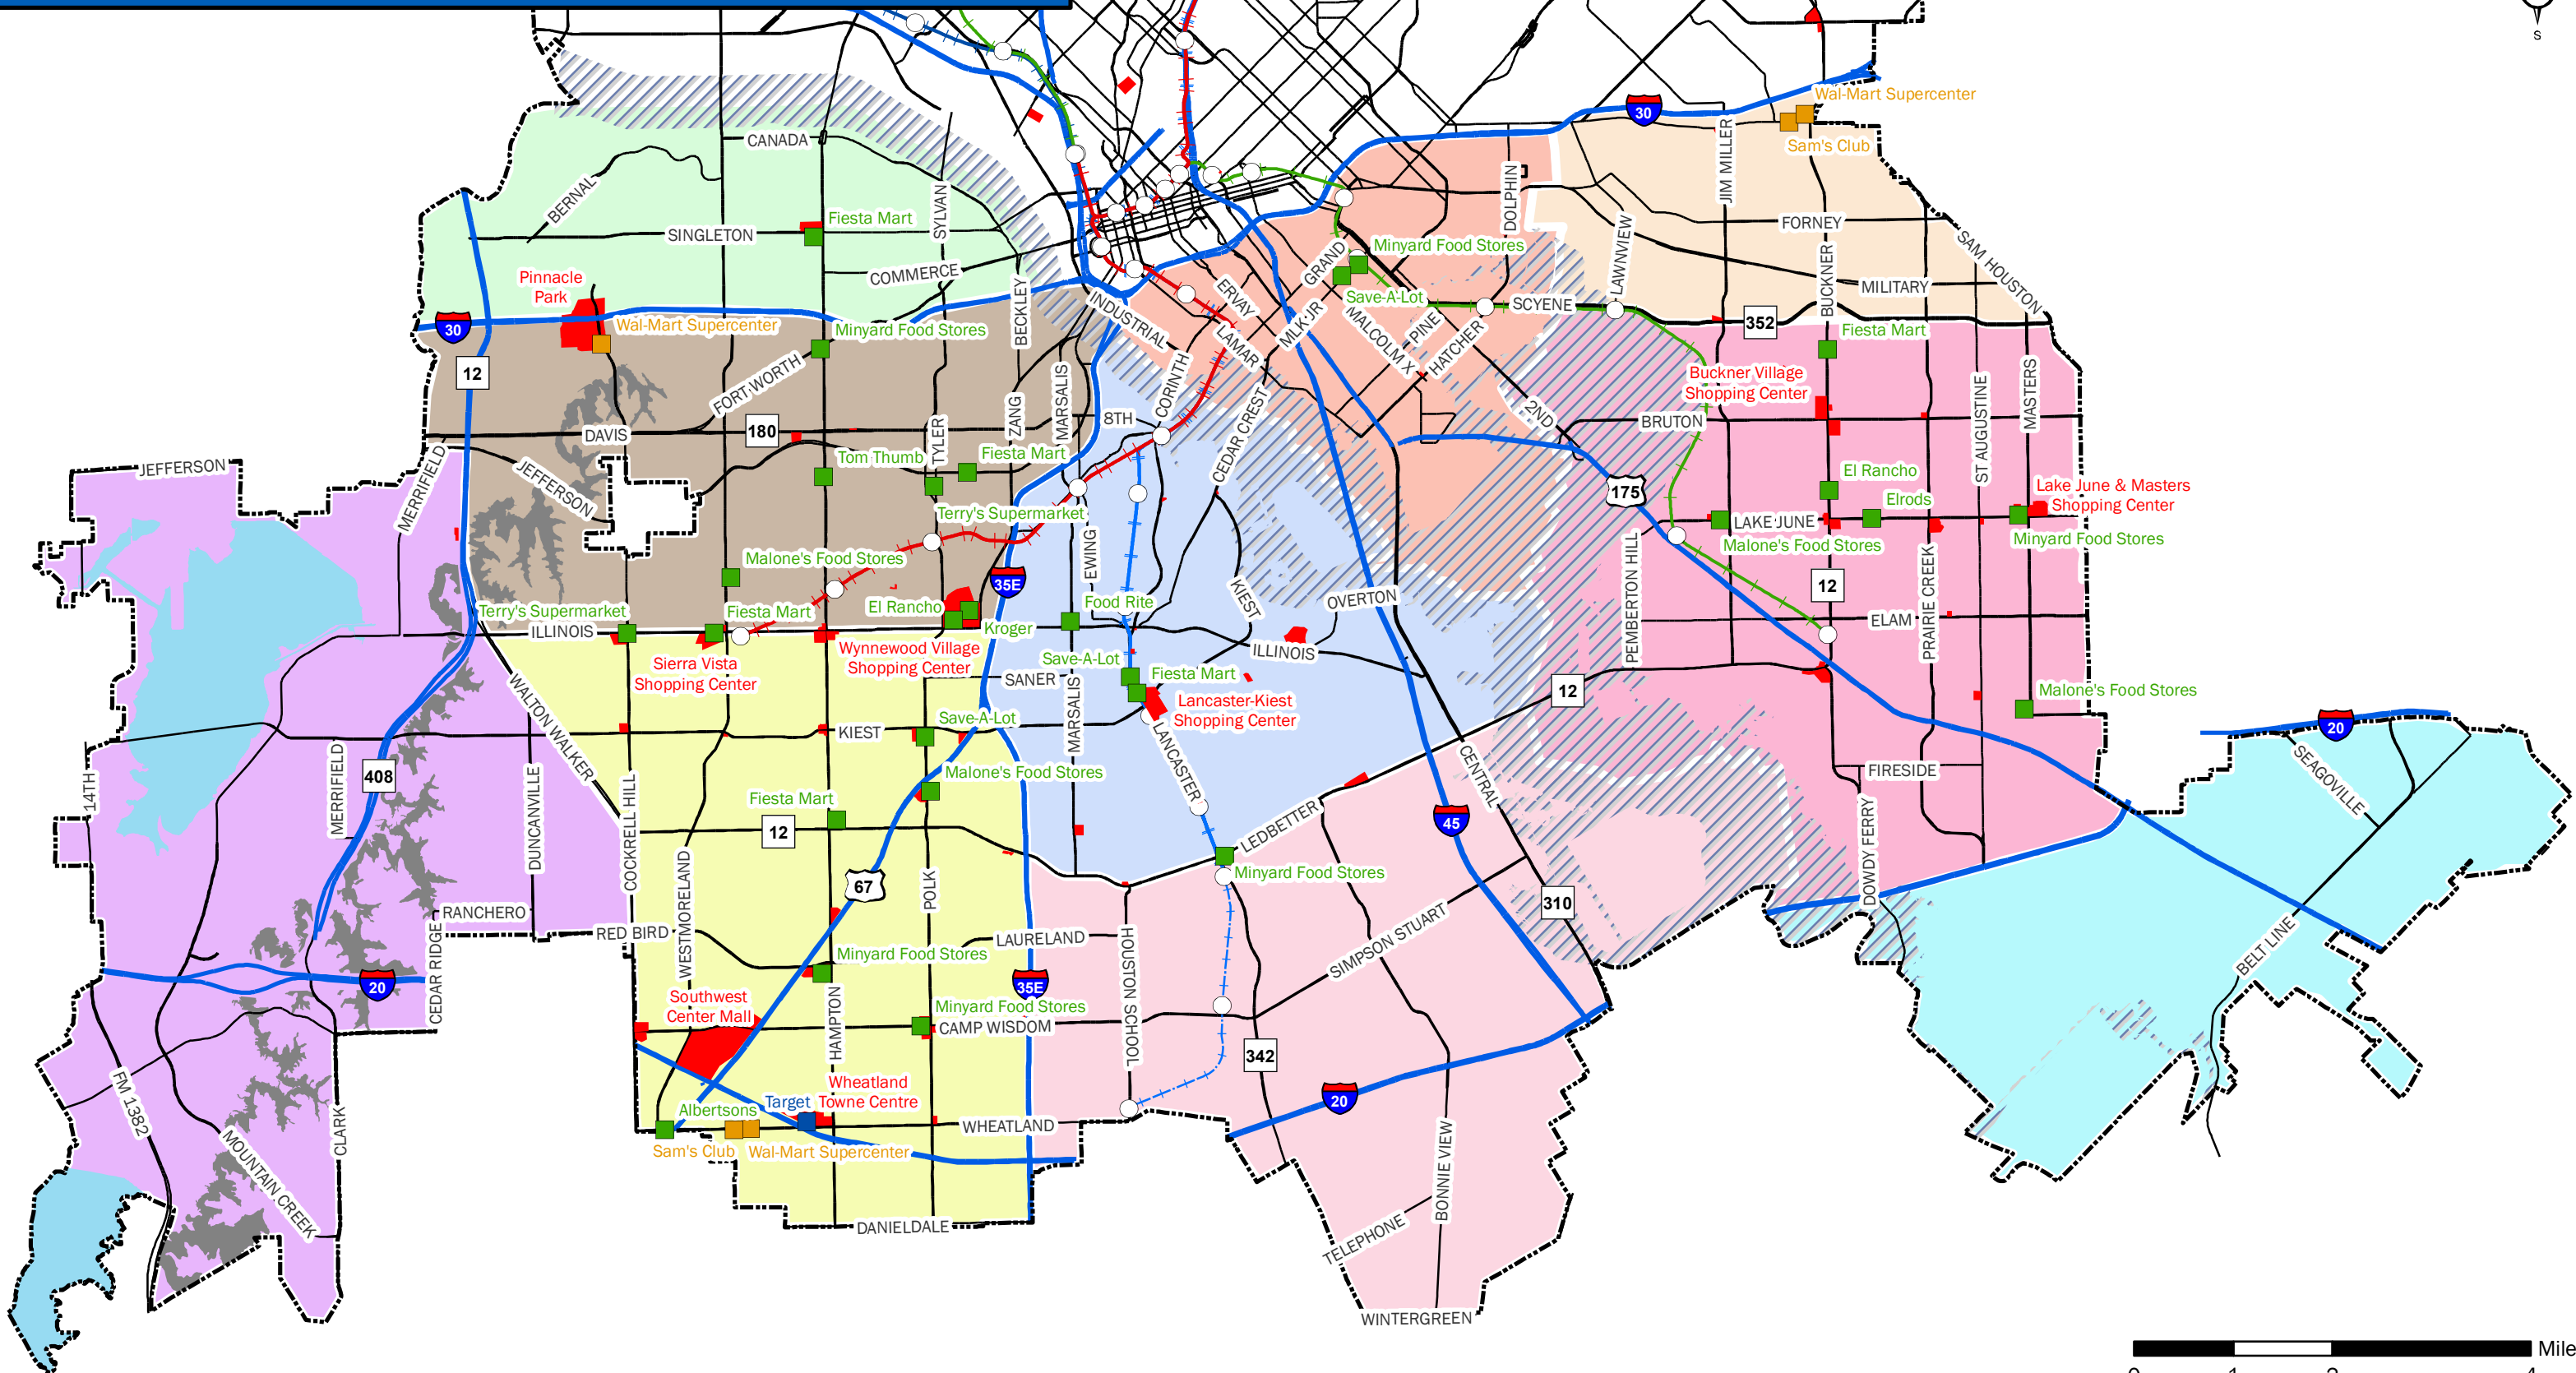

Southern Dallas Task Force: Retail & Grocery

City of Dallas
Office of Economic Development
Research & Information Division
(214) 670-1685
<http://www.Dallas-EcoDev.org>
Created 10/22/2008, Last Updated 11/6/2008 - Retail.TCG

Legend

- City of Dallas
- Rail Stations
- DART Blue Line
- DART Blue Line Future Ext.
- DART Red Line
- DART Green Line (2009-10)
- Trinity Railway Express
- Grocery Stores
- Supercenters
- General Merchandise Stores
- Major Shopping Centers
- Primary Highway
- Secondary Highway
- Major Arterial
- Escarpment
- Flood Plain
- Lake

Source: City of Dallas, 2008