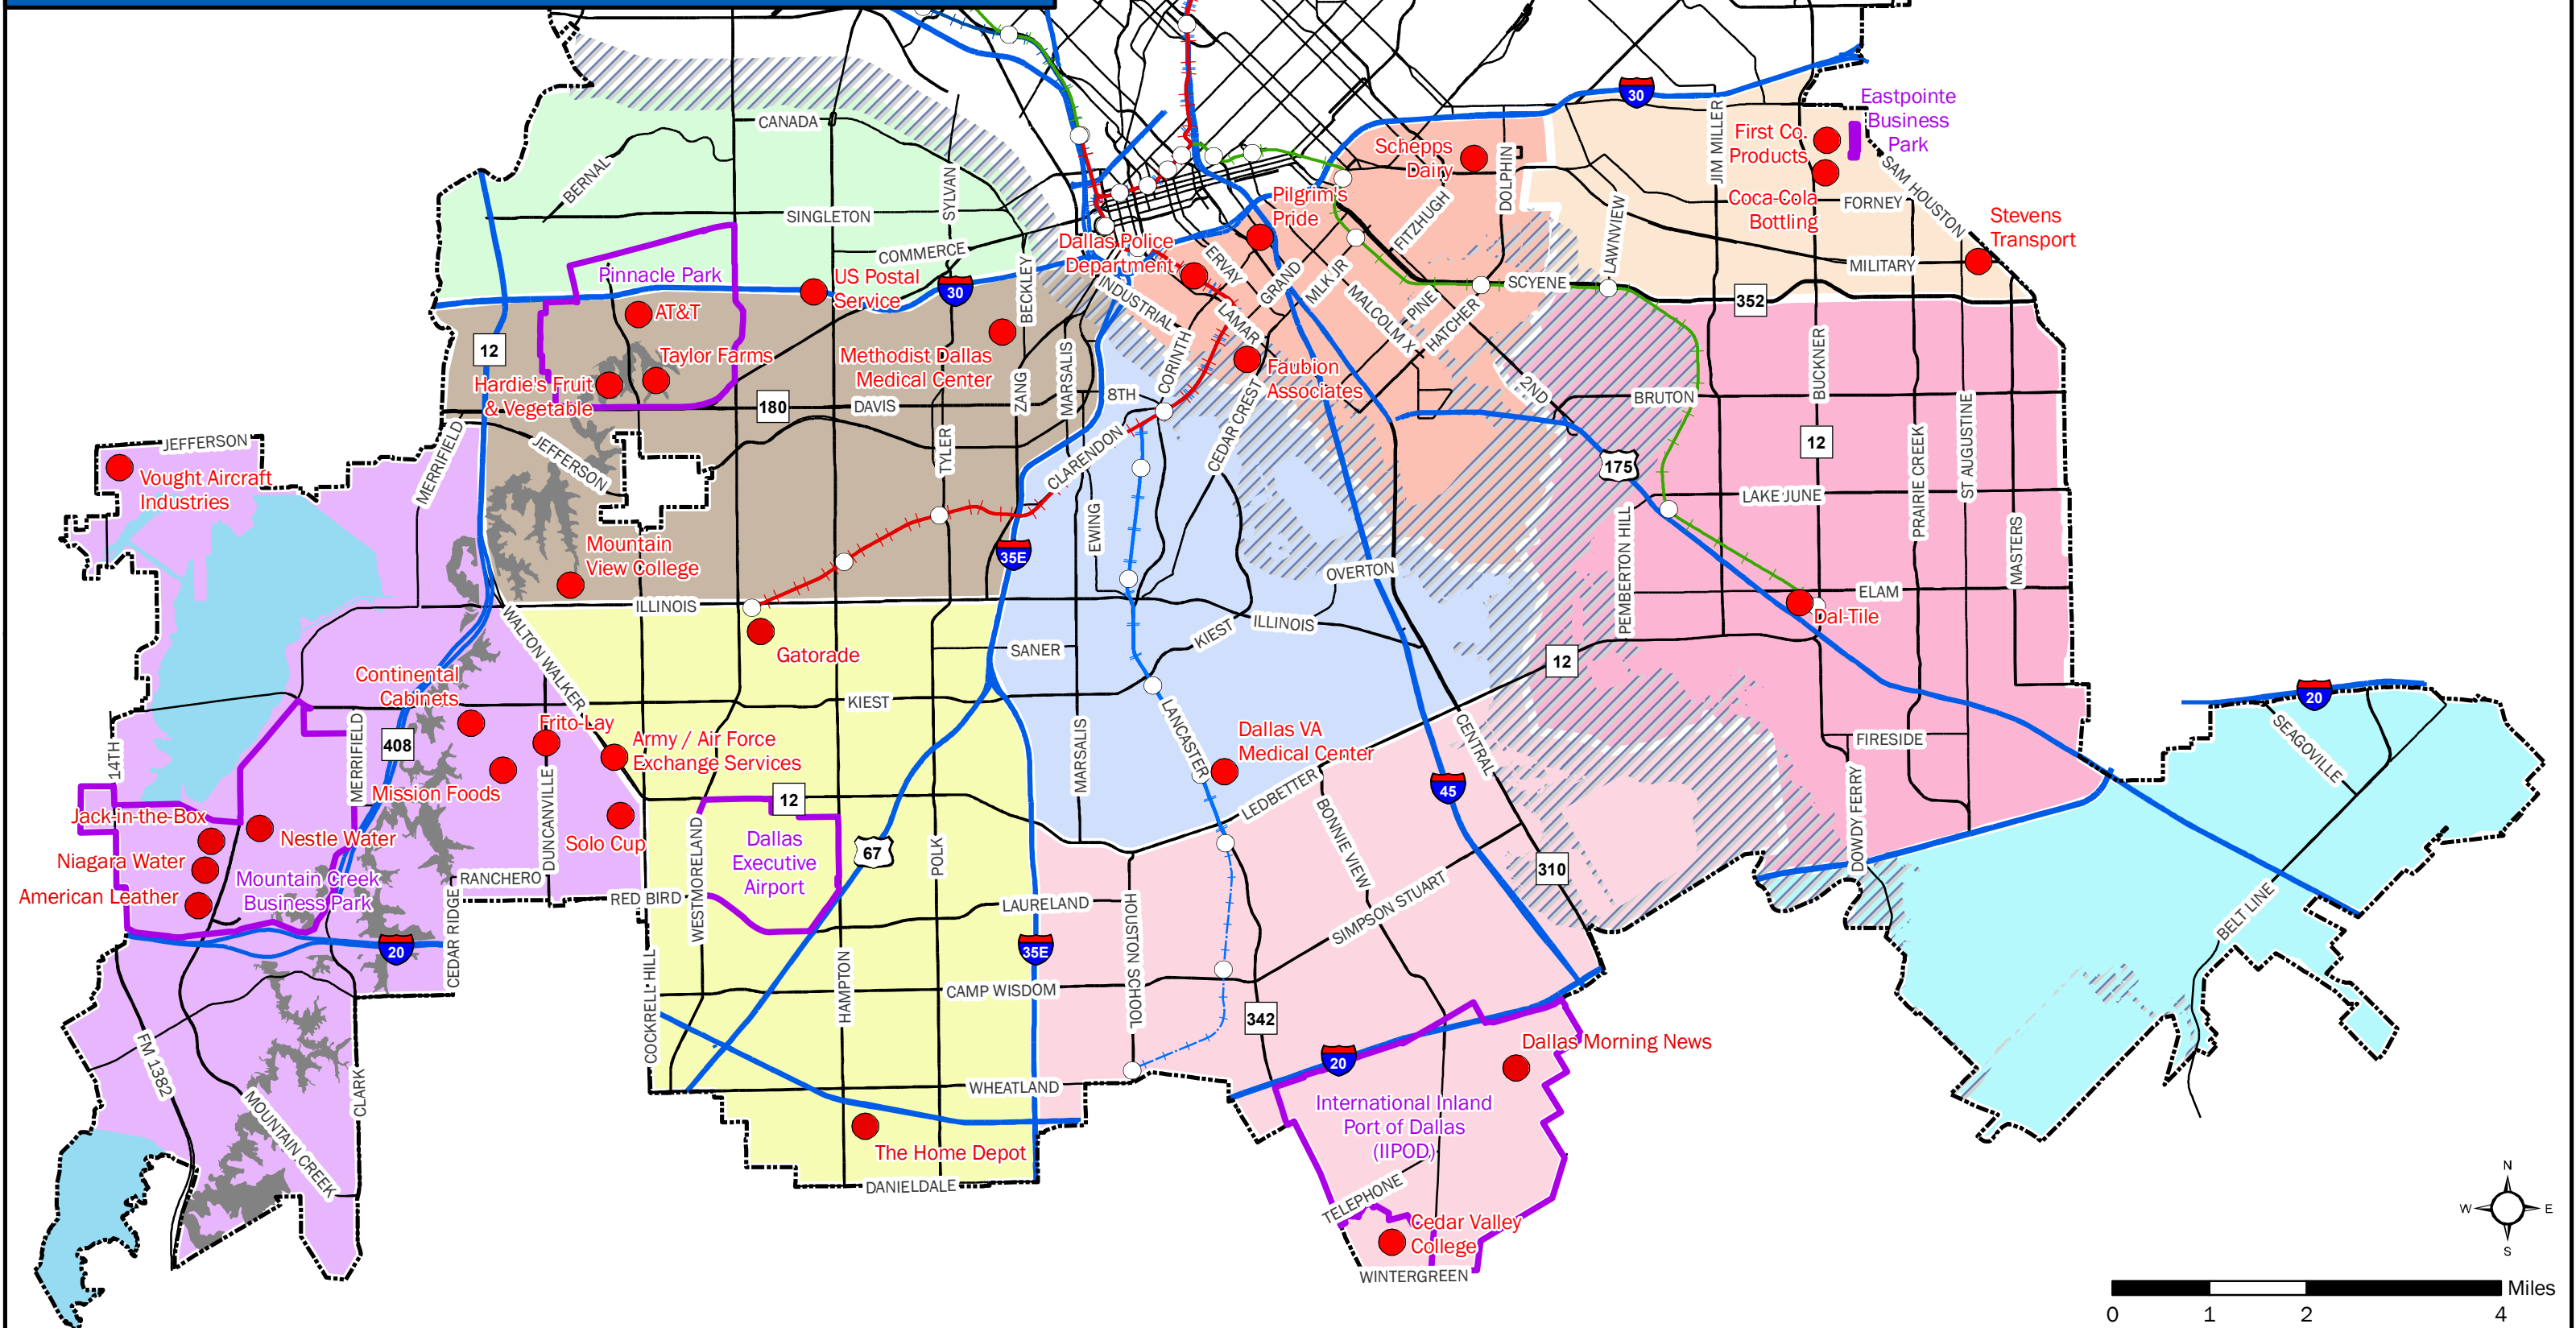

Southern Dallas Task Force: Major Employers

City of Dallas
Office of Economic Development
Research & Information Division
(214) 670-1685
<http://www.Dallas-EcoDev.org>
Created 10/28/2008, Last Updated 11/7/2008 - Employers.TCG

Legend

- Major Employers
- ▭ Business Parks
- DART Rail Stations
- —+— DART Blue Line
- - -+ - - - DART Blue Line Ext. (2018)
- —+— DART Red Line
- —+— DART Green Line (2009-10)
- —+— Trinity Railway Express
- Primary Highway
- Secondary Highway
- Major Arterial
- ▭ City of Dallas
- ▭ Escarpment
- ▨ Flood Plain
- ▭ Lake

Source: Employment Data - CoStar and Dunn & Bradstreet, 2008; Rail Lines - DART, 2008; All Other Data - City of Dallas, 2008